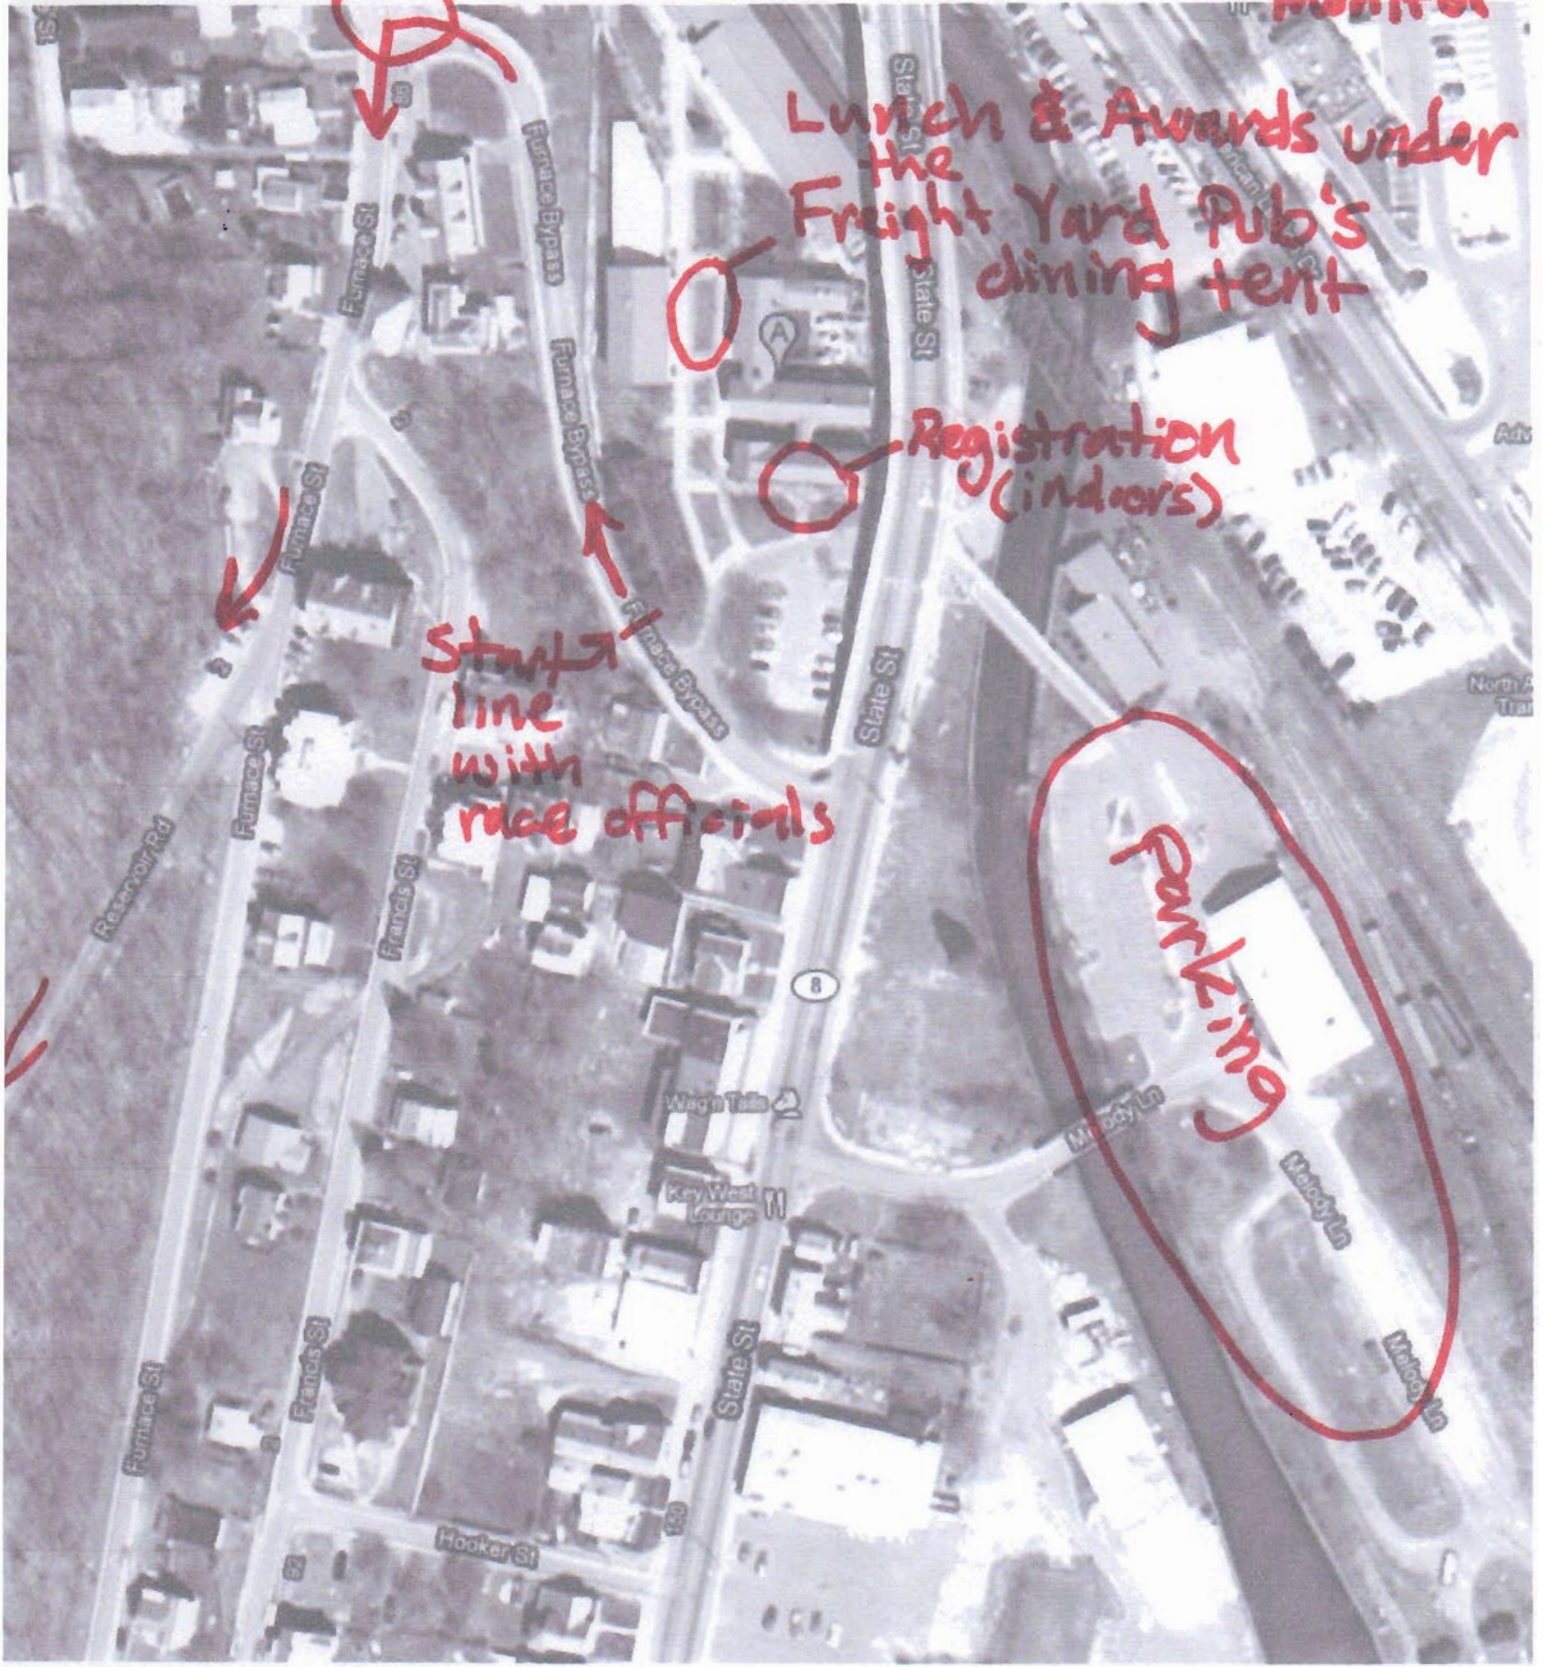

(of 3) mt. Greylock Hillclimb Time Trial site plan

Intersection with police & course monitor

Lunch & Awards under the Freight Yard Pub's dining tent

Registration (indoors)

Start line with race officials

Parking

# (2 of 3) Mt. Greylock Hillclimb Time Trial Site plan

(3 of 3) Mt. Greylock Hill climb Time Trial Site Plan