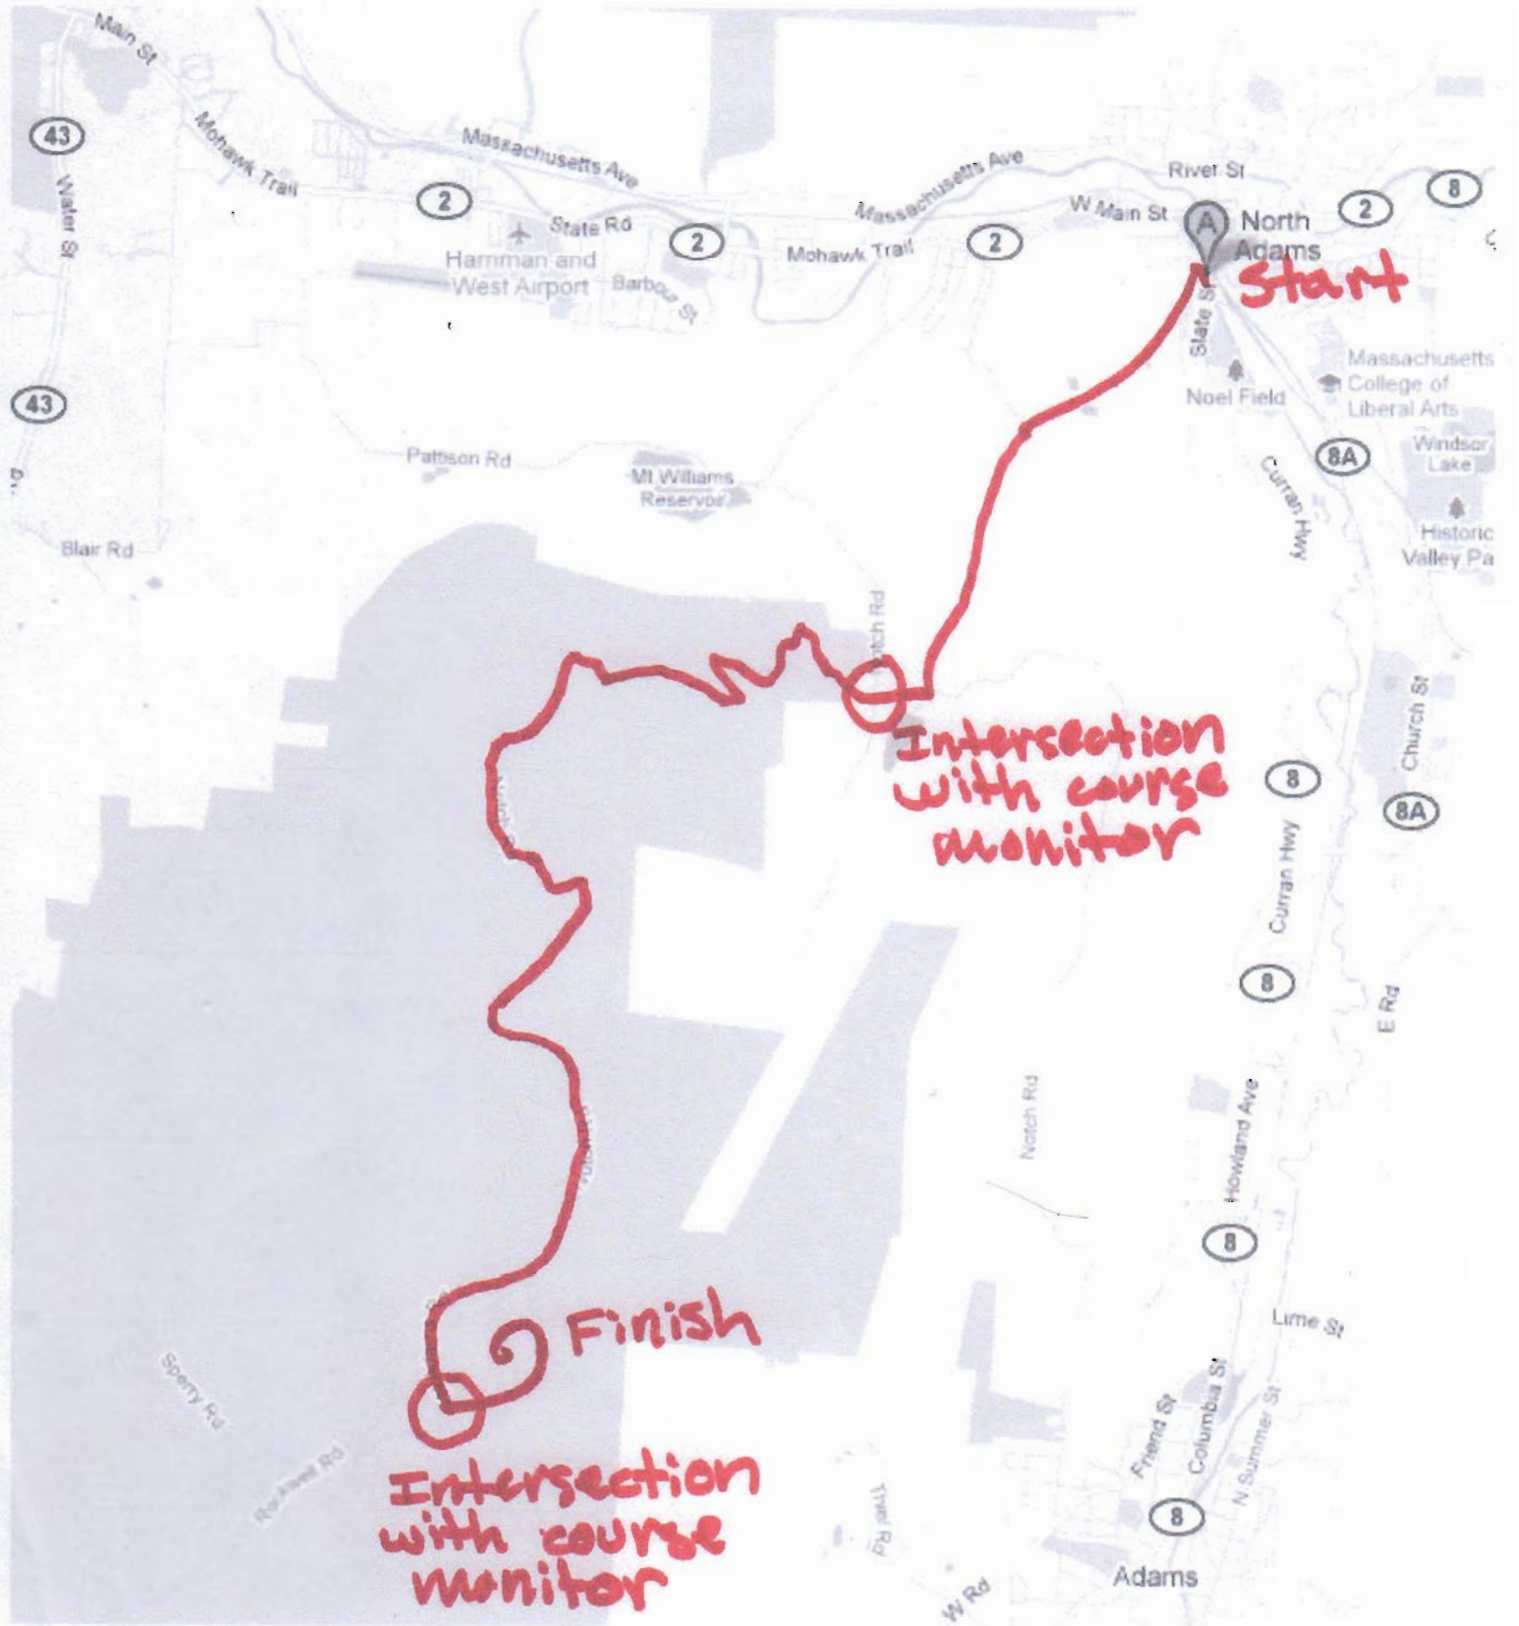

(of 3) mt. Greylock Hillclimb Time Trial site plan

Intersection with police & course monitor

Lunch & Awards under the Freight Yard Pub's dining tent

Registration (indoors)

Start line with race officials

Parking

# (2 of 3) Mt. Greylock Hillclimb Time Trial Site plan

(3 of 3) Mt. Greylock Hill climb Time Trial Site Plan