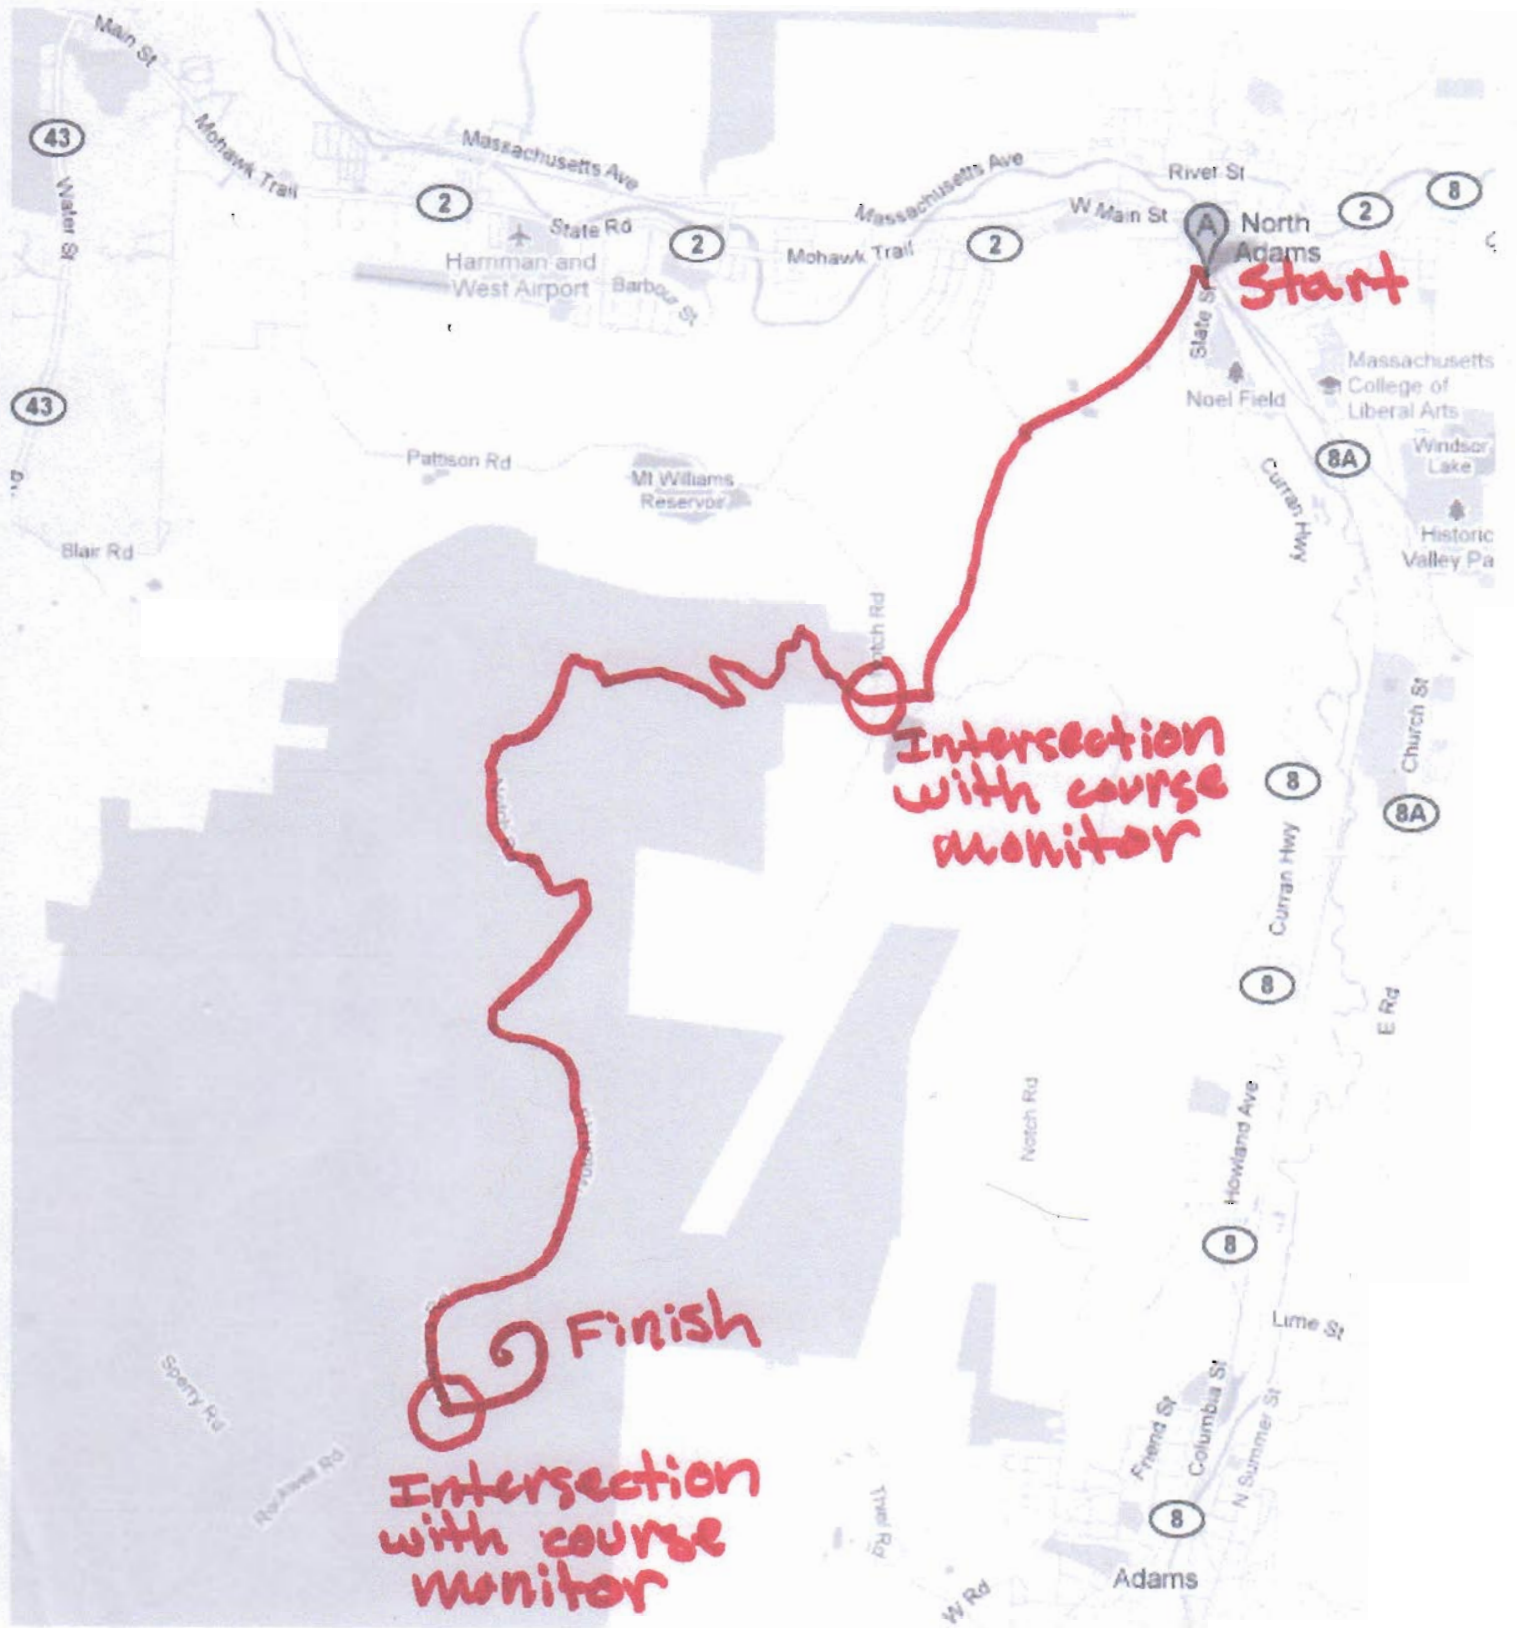

(of 3) mt. Greylock Hillclimb Time Trial site plan

Intersection with police & course monitor

Lunch & Awards under the Freight Yard Pub's dining tent

Registration (indoors)

Start line with race officials

parking

(2 of 3) Mt. Greylock Hillclimb Time Trial Site plan

(3 of 3) Mt. Greylock Hill climb Time Trial Site Plan