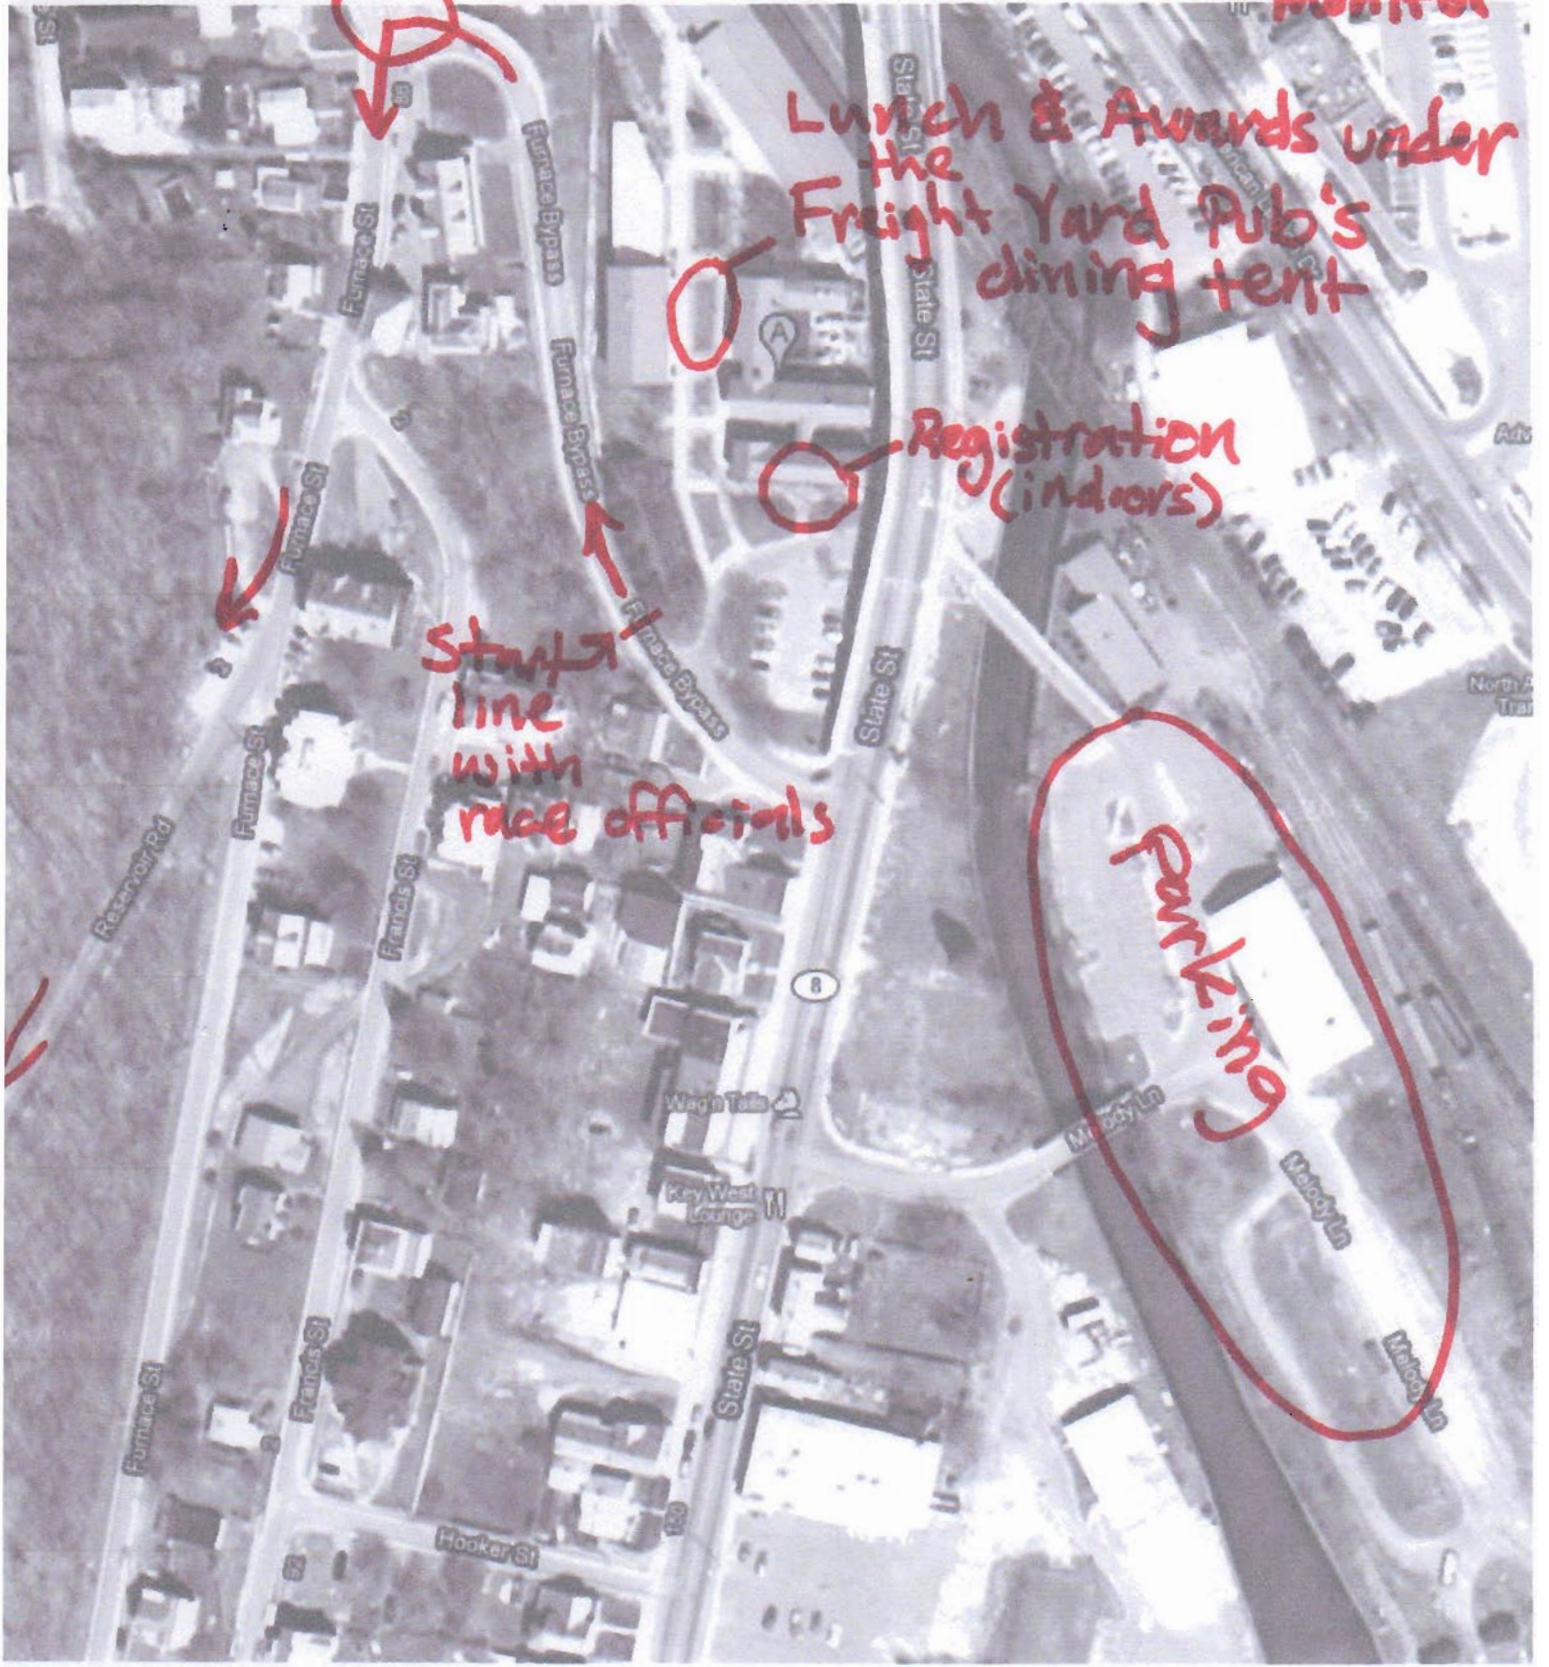

(of 3) mt. Greylock Hillclimb Time Trial site plan

Intersection with police & course monitor

Lunch & Awards under the Freight Yard Pub's dining tent

Registration (indoors)

Start line with race officials

parking

(2 of 3) Mt. Greylock Hillclimb Time Trial Site plan

(3 of 3) Mt. Greylock Hill climb Time Trial Site Plan